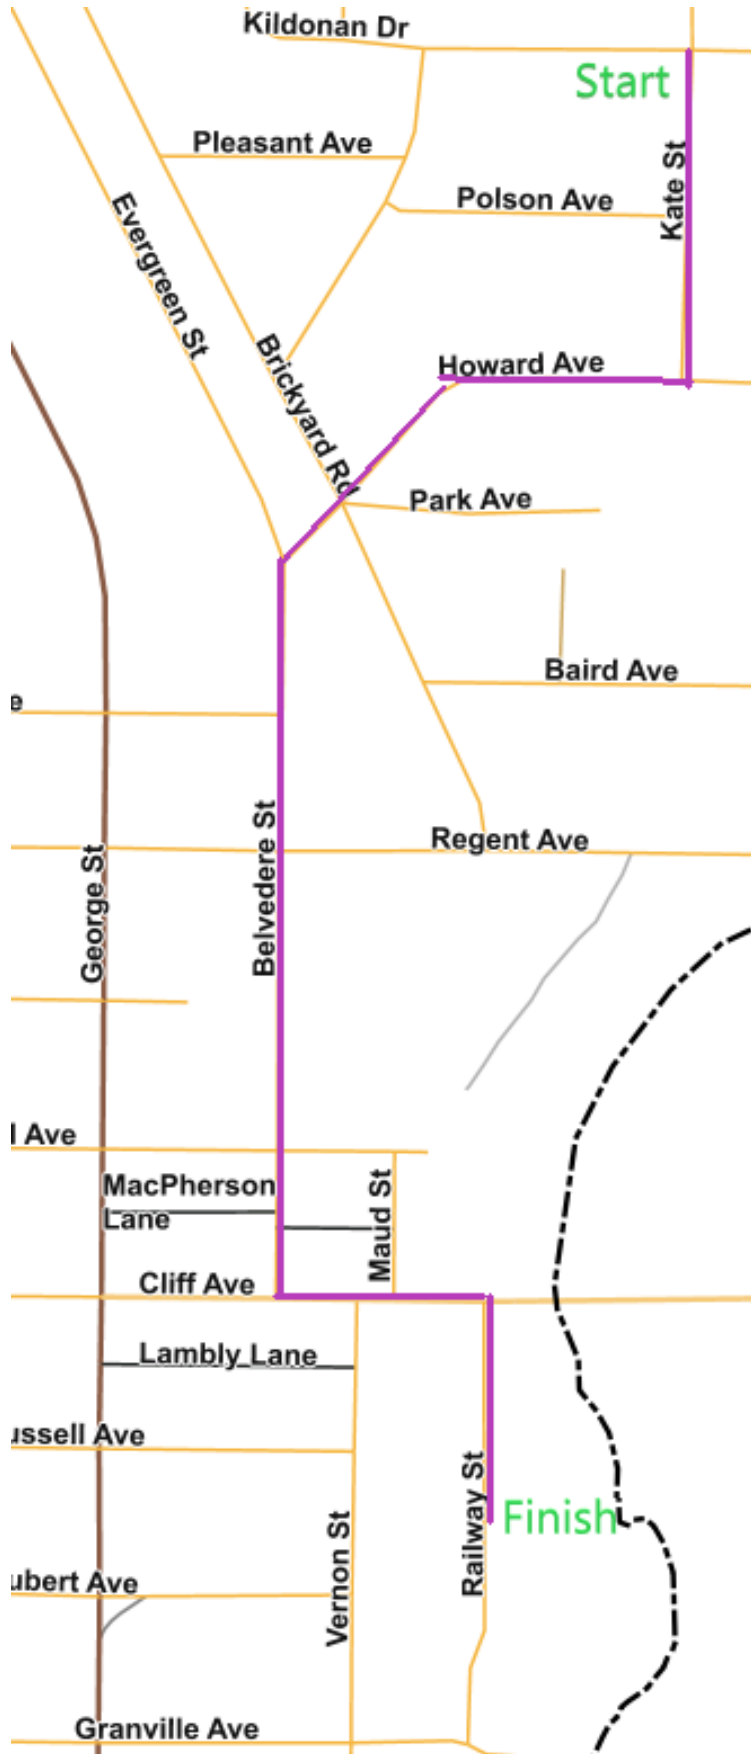

# City of Enderby Canada Day Parade July 1 2022

Please return this form to the *Visitor Centre @ Belvidere Park*

**\*\*LOOK FOR PARADE MARSHAL TO CHECK IN\*\***

- Marshaling Area: Enderby Memorial Arena
- Marshaling Area opens at 10:45 am
- Parade starts at 11:30 am
- Line-up will be along Kate Street and Howard Avenue (please come in from the Bass Avenue side of Kate Street)
- The parade will disperse at the Visitor Centre @ Belvidere Park on Railway St.
- For insurance purposes, please note that candy is to be handed out only - ***no throwing candy!***

See map on reverse for parade route

Thanks for your cooperation and enjoy the parade!

---

## Canada Day 2022 Parade Entry Form

Name of organization \_\_\_\_\_

Contact person \_\_\_\_\_

Telephone \_\_\_\_\_

Email \_\_\_\_\_

Mailing address \_\_\_\_\_

Description of Float \_\_\_\_\_

Number of people in group \_\_\_\_\_

# Parade Route Map

Please return this form to the *Visitor Centre @ Belvidere Park*