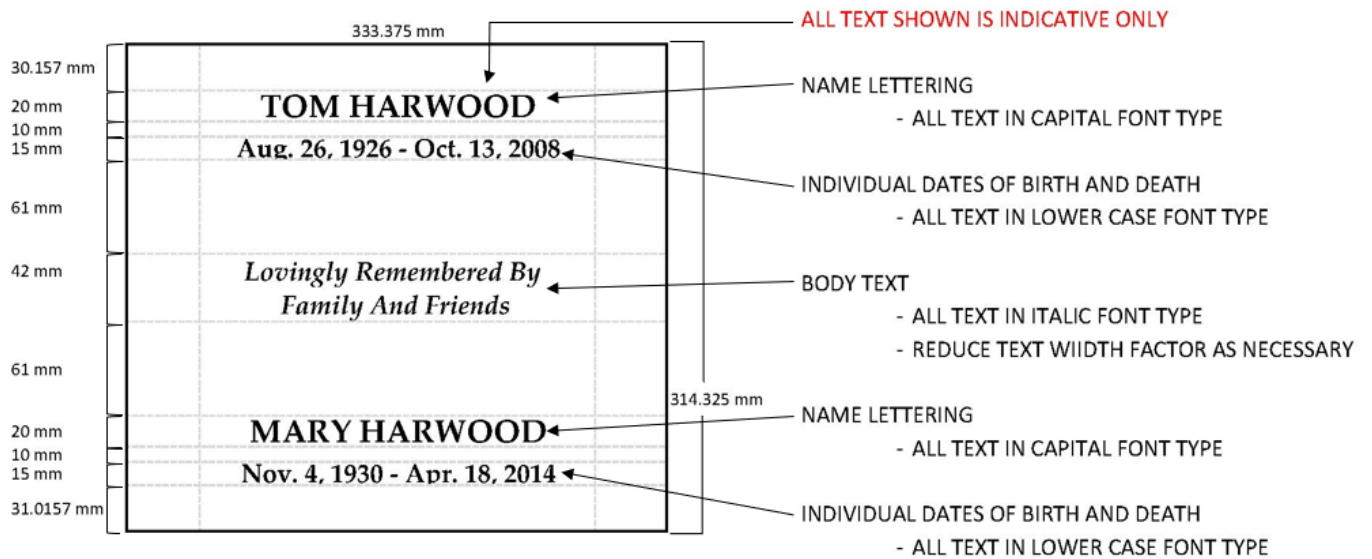

NICHE INSCRIPTION REQUIREMENTS

All niche inscriptions must be consistent with one of the options below.

COLUMBARIUM NICHE INSCRIPTION – OPTION 1

13.125" x 12.375"

COLUMBARIUM NICHE INSCRIPTION – OPTION 2

COLUMBARIUM NICHE INSCRIPTION – OPTION 3

LETTERING ON NICHE

NAME LETTERING:

FONT: PALATINO LINOTYPE
SIZE: 20mm HIGH

BODY TEXT

FONT: PALATINO LINOTYPE
SIZE: 12mm HIGH

INDIVIDUAL DATES OF BIRTH AND DEATH:

FONT: PALATINO LINOTYPE
SIZE: 15mm HIGH

PAINT ALL SAND BLASTED LETTERING WITH LITHOCHROME PAINT. COLOUR – WHITE

FINISH: ALL LETTERING IS TO HAVE A CRISP CLEAN EDGE, AND BE CONSISTENT IN APPEARANCE. NO CHIPS OR OTHER IMPERFECTIONS WILL BE ACCEPTED.

Niche plates have limited space, and inscriptions must be consistent with the above. If you would like more flexibility in the inscription/design, an in-ground option may be able to accommodate your request, rather than a niche.