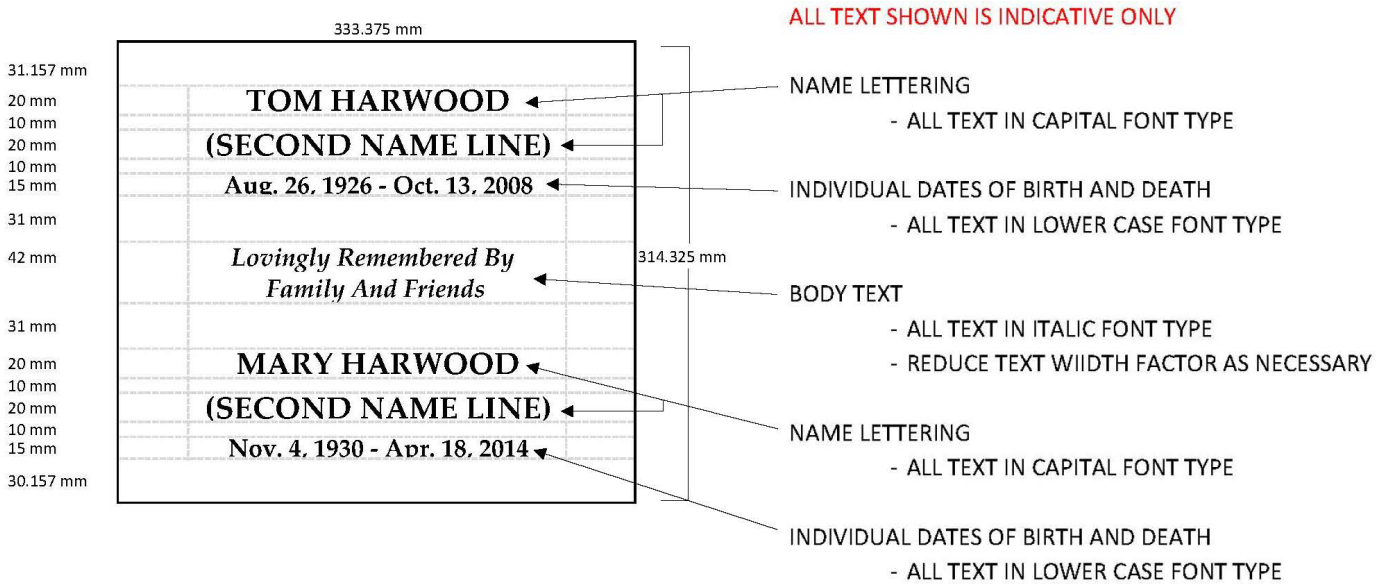

NICHE INSCRIPTION REQUIREMENTS

All niche inscriptions must be consistent with one of the options below.

COLUMBARIUM NICHE INSCRIPTION – OPTION 1

13.125" x 12.375"

COLUMBARIUM NICHE INSCRIPTION – OPTION 2

COLUMBARIUM NICHE INSCRIPTION – OPTION 3

LETTERING ON NICHE

NAME LETTERING:

FONT: PALATINO LINOTYPE
SIZE: 20mm HIGH

BODY TEXT

FONT: PALATINO LINOTYPE
SIZE: 12mm HIGH

INDIVIDUAL DATES OF BIRTH AND DEATH:

FONT: PALATINO LINOTYPE
SIZE: 15mm HIGH

PAINT ALL SAND BLASTED LETTERING WITH LITHOCHROME PAINT. COLOUR – WHITE

FINISH: ALL LETTERING IS TO HAVE A CRISP CLEAN EDGE, AND BE CONSISTENT IN APPEARANCE. NO CHIPS OR OTHER IMPERFECTIONS WILL BE ACCEPTED.

Niche plates have limited space, and inscriptions must be consistent with the above. If you would like more flexibility in the inscription/design, an in-ground option may be able to accommodate your request, rather than a niche.