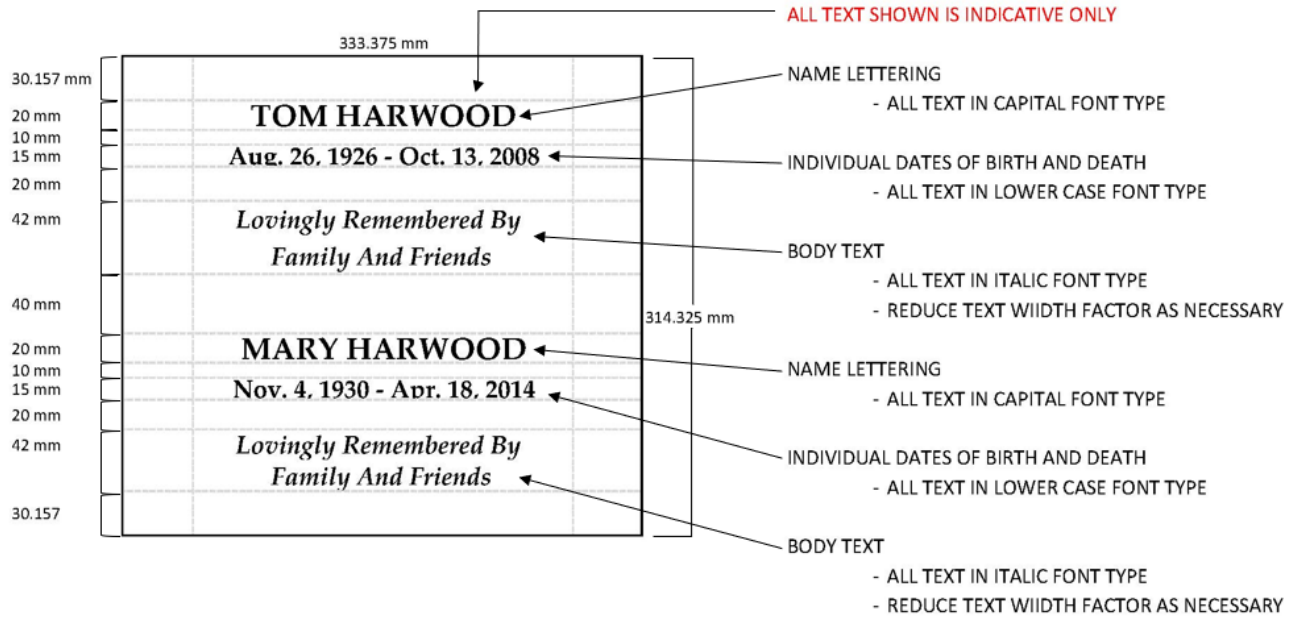

NICHE INSCRIPTION REQUIREMENTS

All niche inscriptions must be consistent with one of the options below.

COLUMBARIUM NICHE INSCRIPTION – OPTION 1

13.125" x 12.375"

COLUMBARIUM NICHE INSCRIPTION – OPTION 2

COLUMBARIUM NICHE INSCRIPTION – OPTION 3

LETTERING ON NICHE

NAME LETTERING:

FONT: PALATINO LINOTYPE
SIZE: 20mm HIGH

BODY TEXT

FONT: PALATINO LINOTYPE
SIZE: 12mm HIGH

INDIVIDUAL DATES OF BIRTH AND DEATH:

FONT: PALATINO LINOTYPE
SIZE: 15mm HIGH

PAINT ALL SAND BLASTED LETTERING WITH LITHOCHROME PAINT. COLOUR – WHITE

FINISH: ALL LETTERING IS TO HAVE A CRISP CLEAN EDGE, AND BE CONSISTENT IN APPEARANCE. NO CHIPS OR OTHER IMPERFECTIONS WILL BE ACCEPTED.

Niche plates have limited space, and inscriptions must be consistent with the above. If you would like more flexibility in the inscription/design, an in-ground option may be able to accommodate your request, rather than a niche.